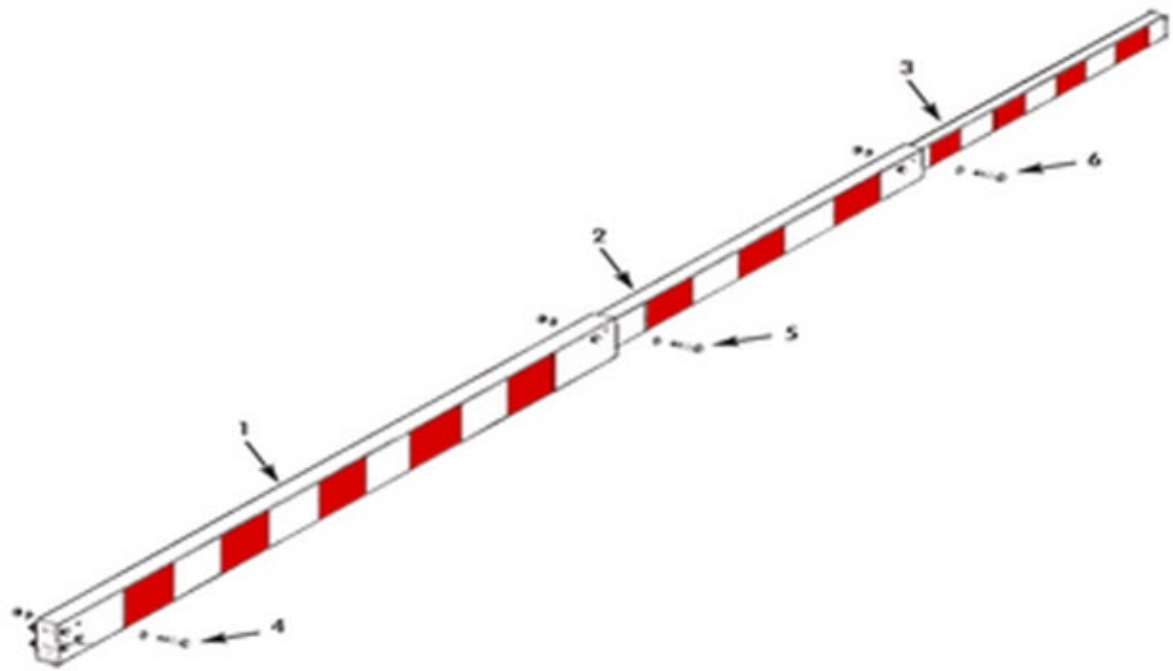

## Fiberglass Extendable Roadway Arm

### Fiberglass Gate Arms 16'-52'

16' to 52'	Description	NEG Number
	Complete Gate Arm (Length range: 8' - 40')	NEG-8001- #
1	Fiberglass 1st Section (Length range: 8', 16', 21', 24')	NEG-501- #
2	Fiberglass 2nd Section (Length range: 4' - 16')	NEG-502- #
3	Fiberglass 3rd Section (Length range: 4' - 16')	NEG-503- #
4	Base Section Hardware	Please Call
5	2nd Section Hardware	Please Call
6	3rd Section Hardware	Please Call

*Insert desired length where the "#" appears in the above part numbers.*