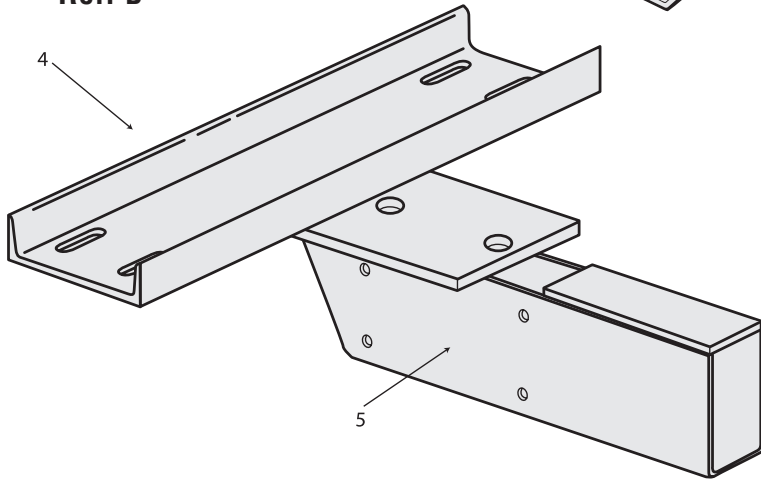

## Mast-Mounted Gates

Ref. A

Ref. B

**Conversion Bracket**  
(Break down)

**King Pin**  
(upclose)

### Replacement Parts

Reference	Description	NEG Number
1	Conversion Bracket Only (Ref. A)	385102C
2	Cast Adapter (Ref. A)	385102ADP
3	Shear Bolt Assembly	74
4	Conversion Bracket Only (Ref. B)	681040C
5	Fabricated Adapter (Ref. B)	681040ADP
6	Adapter Sleeve for WCH Conversion (1 Foot) (Not Shown)	385