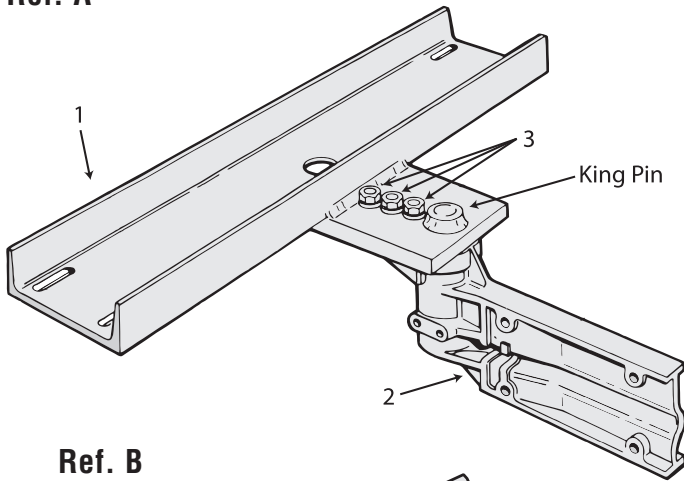

## Mast-Mounted Gates

Ref. A

Ref. B

**Conversion Bracket**  
(Break down)

**King Pin**  
(upclose)

### Replacement Parts

Reference	Description	NEG Number
1	Conversion Bracket Only (Ref. A)	385102C
2	Cast Adapter (Ref. A)	385102ADP
3	Shear Bolt Assembly	74
4	Conversion Bracket Only (Ref. B)	681040C
5	Fabricated Adapter (Ref. B)	681040ADP
6	Adapter Sleeve for WCH Conversion (1 Foot) (Not Shown)	385