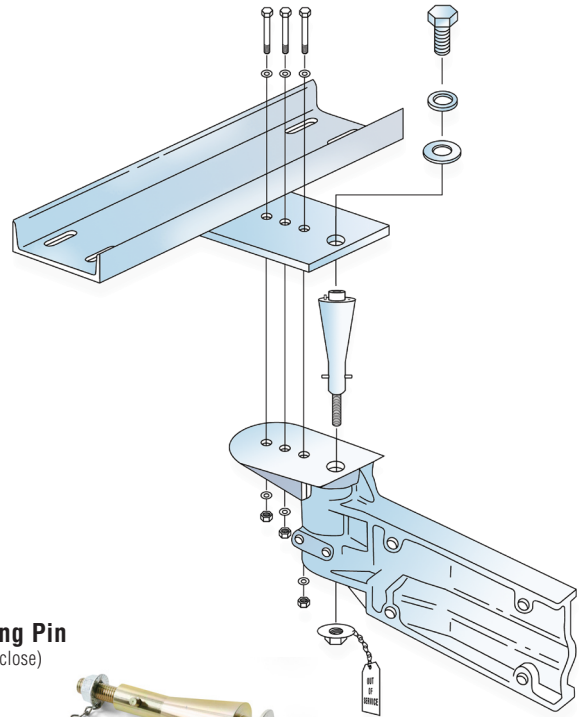

## Mast-Mounted Gates

Ref. A

Ref. B

**Conversion Bracket**  
(Break down)

**King Pin**  
(upclose)

### Ordering Information

Reference	Description	NEG Number
A	Complete Conversion Bracket (with Cast Adapter)	385102
B	Complete Conversion Bracket (with Fabricated Adapter)	681040

### Replacement Parts

Reference	Description	NEG Number
1	Conversion Bracket Only (Ref. A)	385102C
2	Cast Adapter (Ref. A)	385102ADP
3	Shear Bolt Assembly	74
4	Conversion Bracket Only (Ref. B)	681040C
5	Fabricated Adapter (Ref. B)	681040ADP
6	Adapter Sleeve for WCH Conversion (1 Foot) (Not Shown)	385